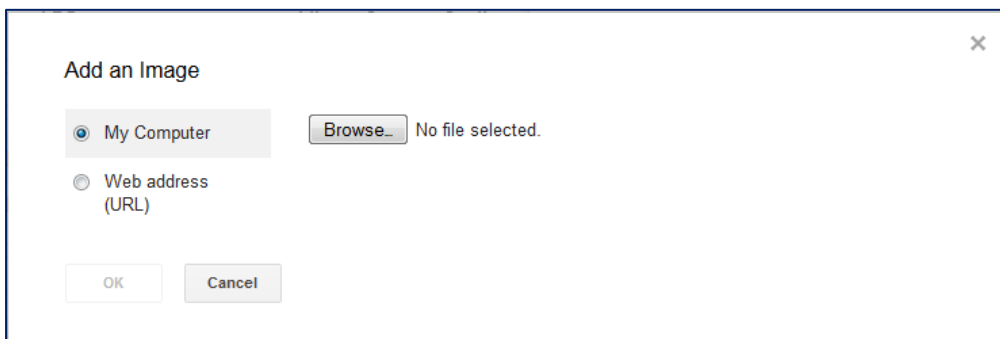

12. My computer is the default. Click