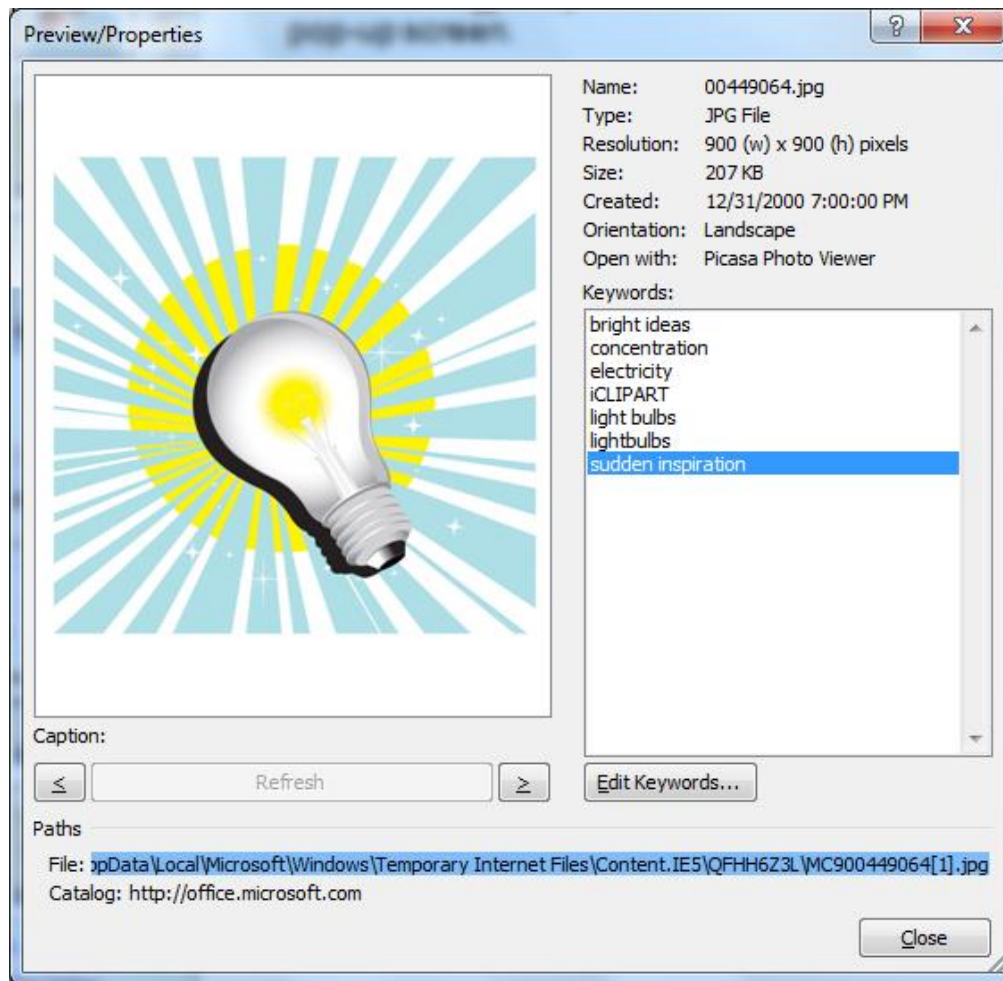

Gmail: Embedding a Graphic into a Gmail – continued

7. Click the file name three (3) times to highlight it.
8. Copy the highlighted text by RIGHT clicking it and selecting copy from the pop-up screen, or holding Ctrl and tapping C.
9. Click