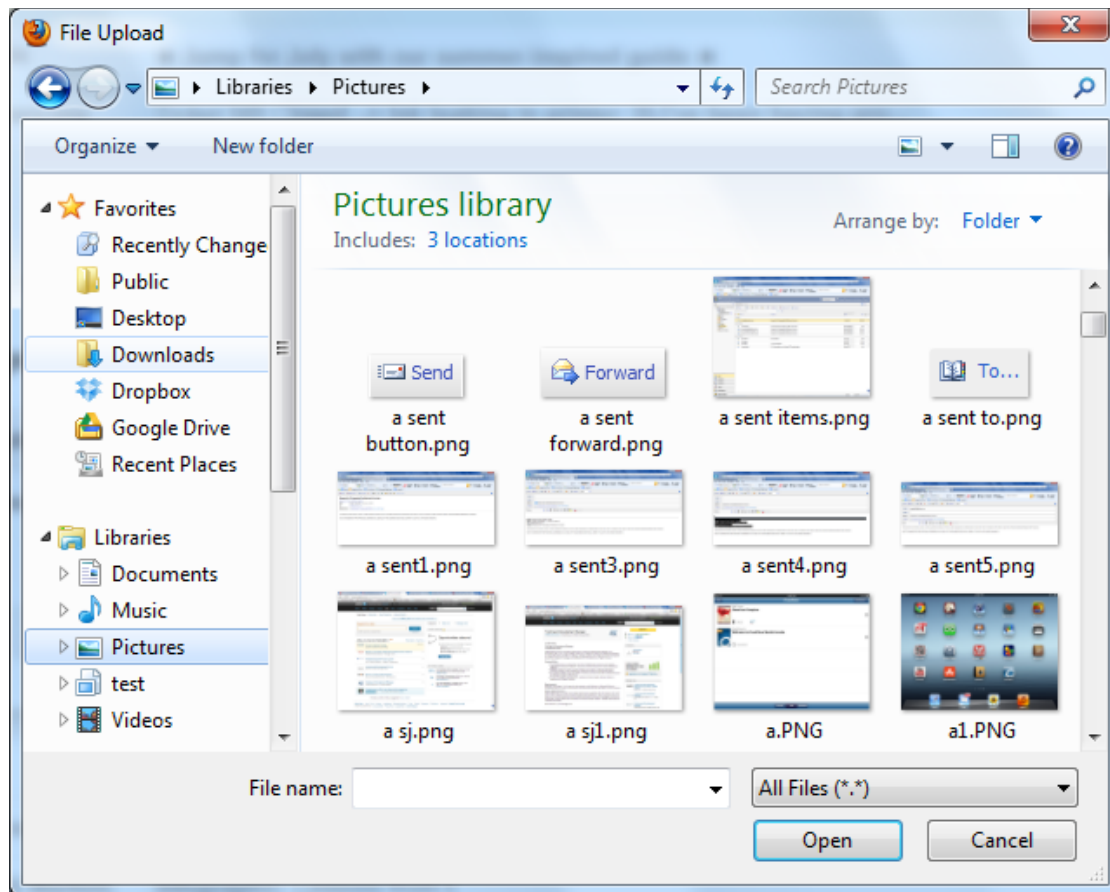

Gmail: Embedding a Graphic into an Email

Contents

Embedding a Picture from a File.....	1
Using Microsoft® Office Clip Art.....	4

Embedding a Picture from a File

1. Click  from the bottom toolbar.

Gmail: Embedding a Graphic into a Gmail – continued

2. My computer is the default. Click 

3. You may have to find where the file is stored on the left of the screen. Click the picture.

4. Click 

Gmail: Embedding a Graphic into a Gmail – continued

5. Click

Click the picture to make it smaller, bigger, or remove it.

Using Microsoft® Office Clip Art

You can insert clip art into a file as long as the clip art is saved. You can make your own clip art using the Snipping Tool or use existing clip art.

1. Open up an Office Product. Word is probably the easiest.