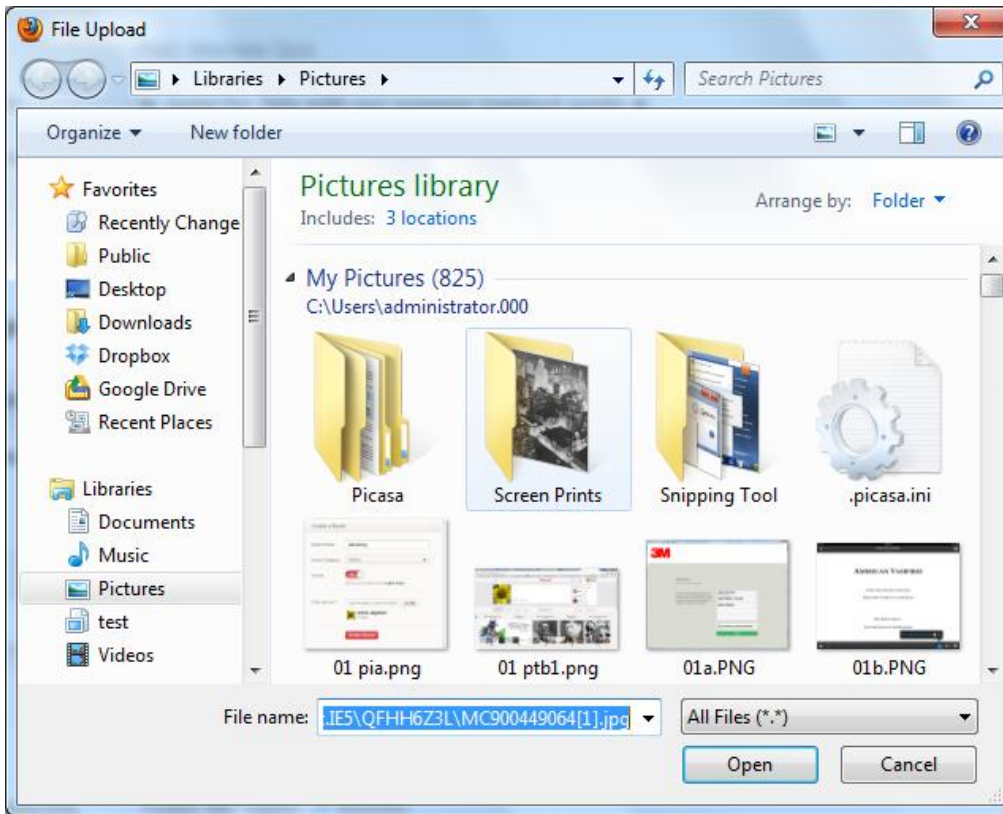

13. Click the box next to file name.

14. Paste the file name by RIGHT clicking in the box and selecting **Paste** from the pop-up screen, or hold down the **Ctrl** key and tap the **V** key.

15. Click

16. Click